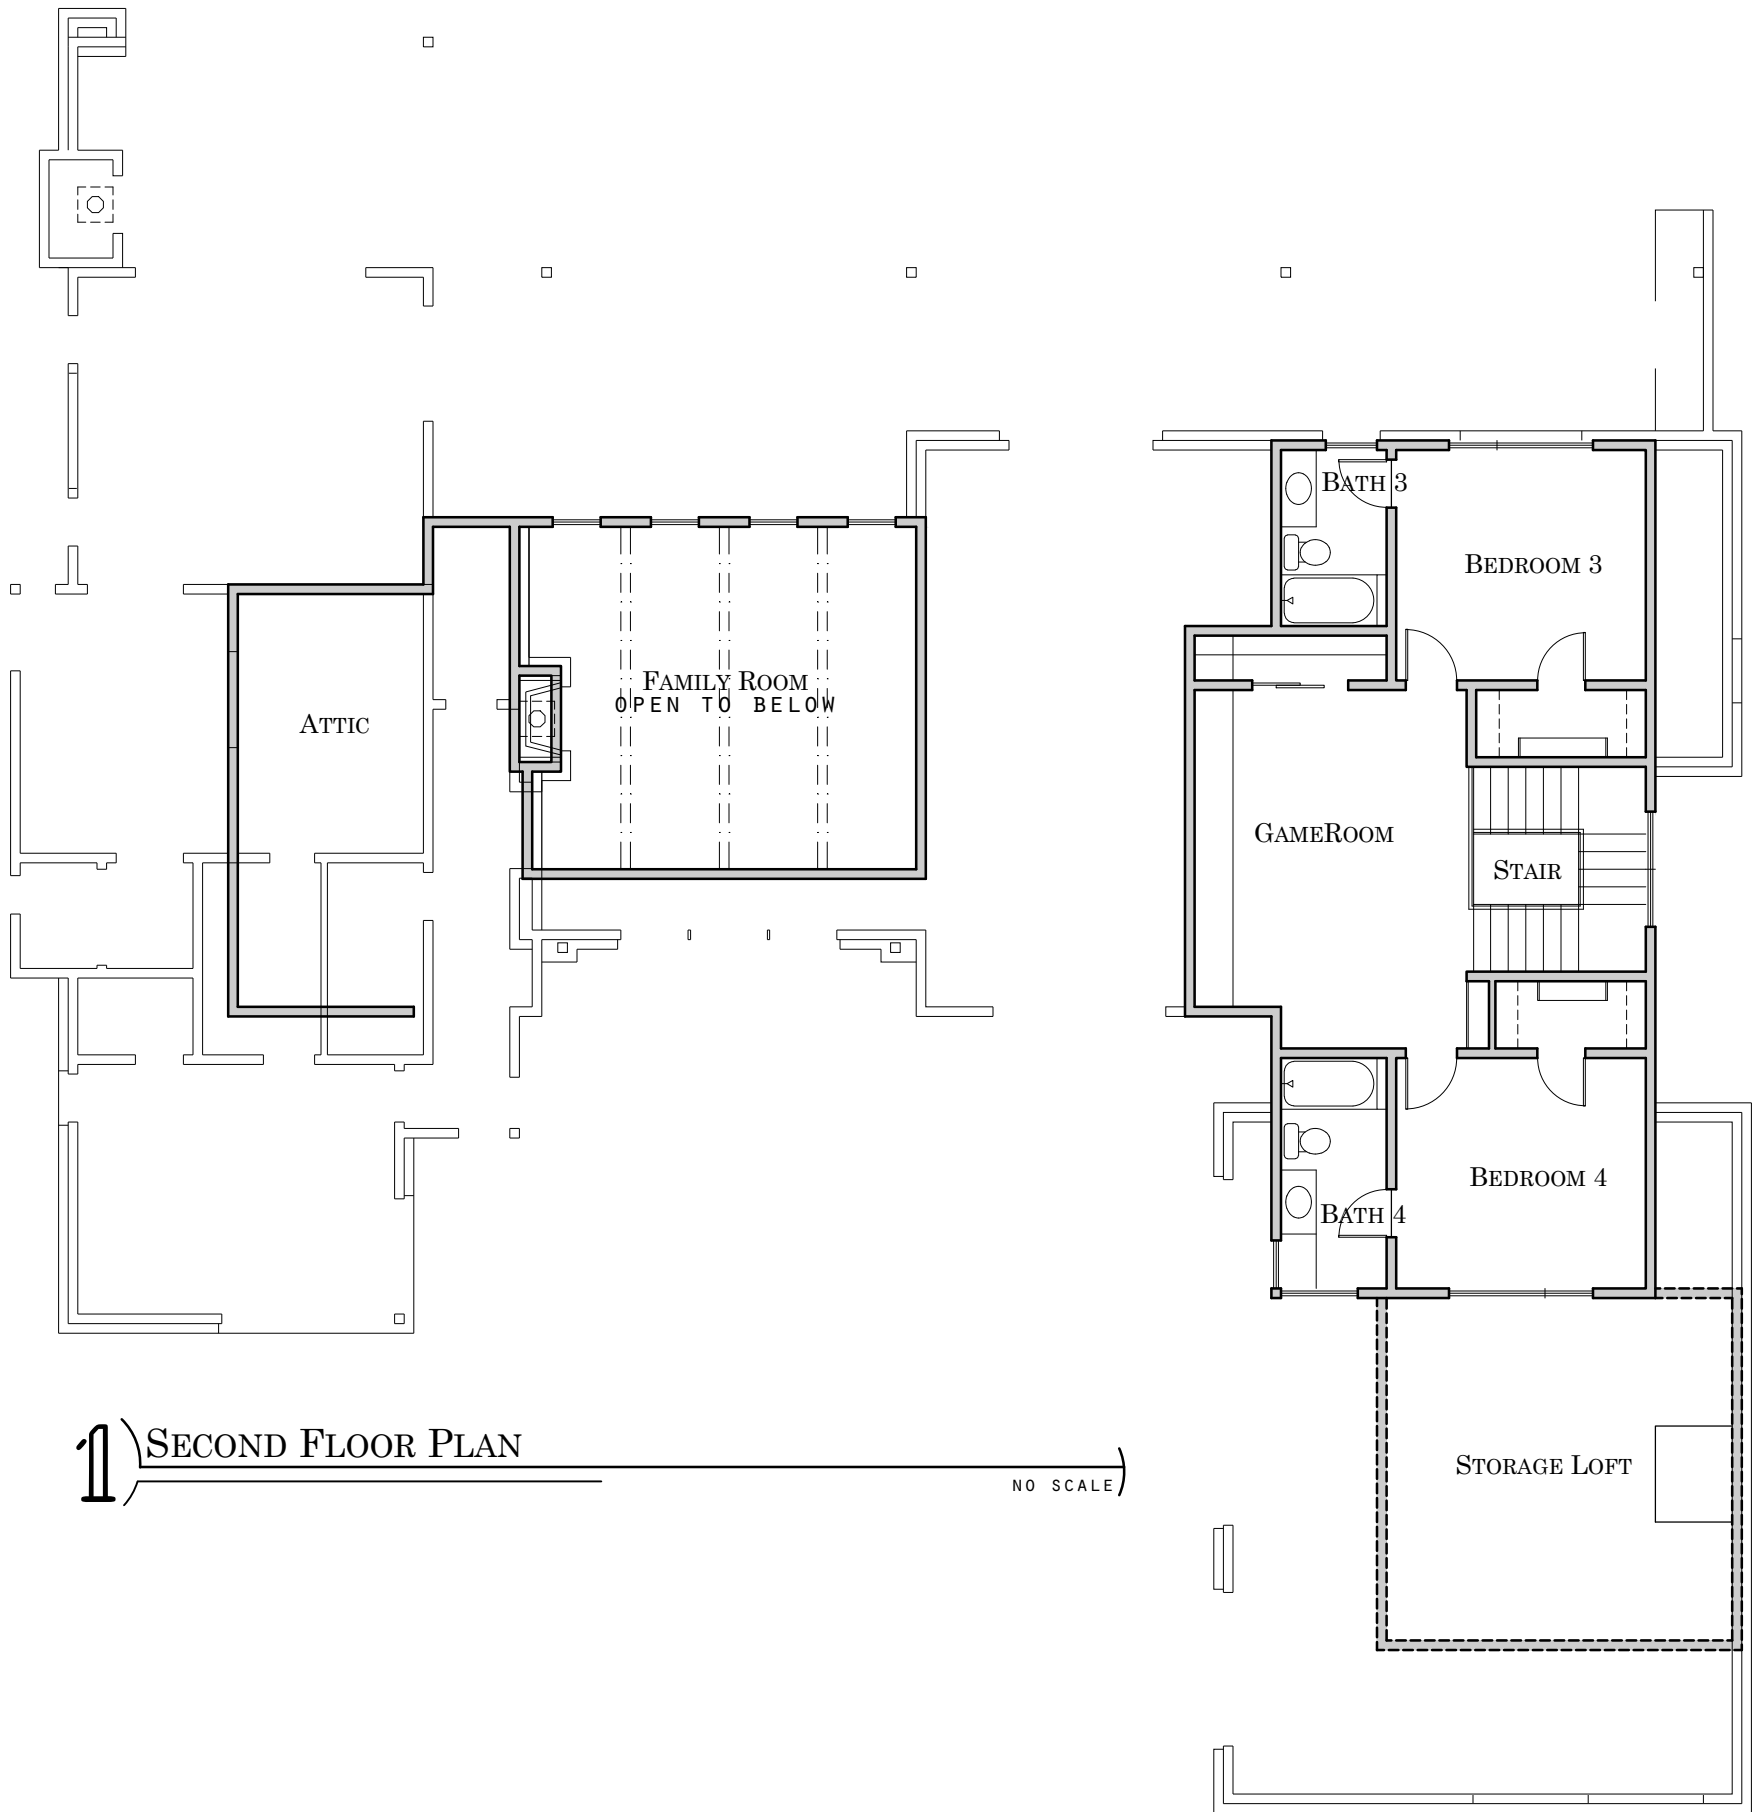

(D) WEST ELEVATION (FRONT)

NO SCALE

1 FIRST FLOOR PLAN

NO SCALE

BUILDING AREA	
AREAS	COVERAGE
1ST FLOOR CONDITIONED AREA	3030
2ND FLOOR CONDITIONED AREA	985
GARAGE	1016
COVERED PORCHES	985
SCREENED PORCHES	239

412 BOWCROSS AUSTIN, TEXAS

② SOUTH ELEVATION (REAR)

NO SCALE

① SECOND FLOOR PLAN

NO SCALE