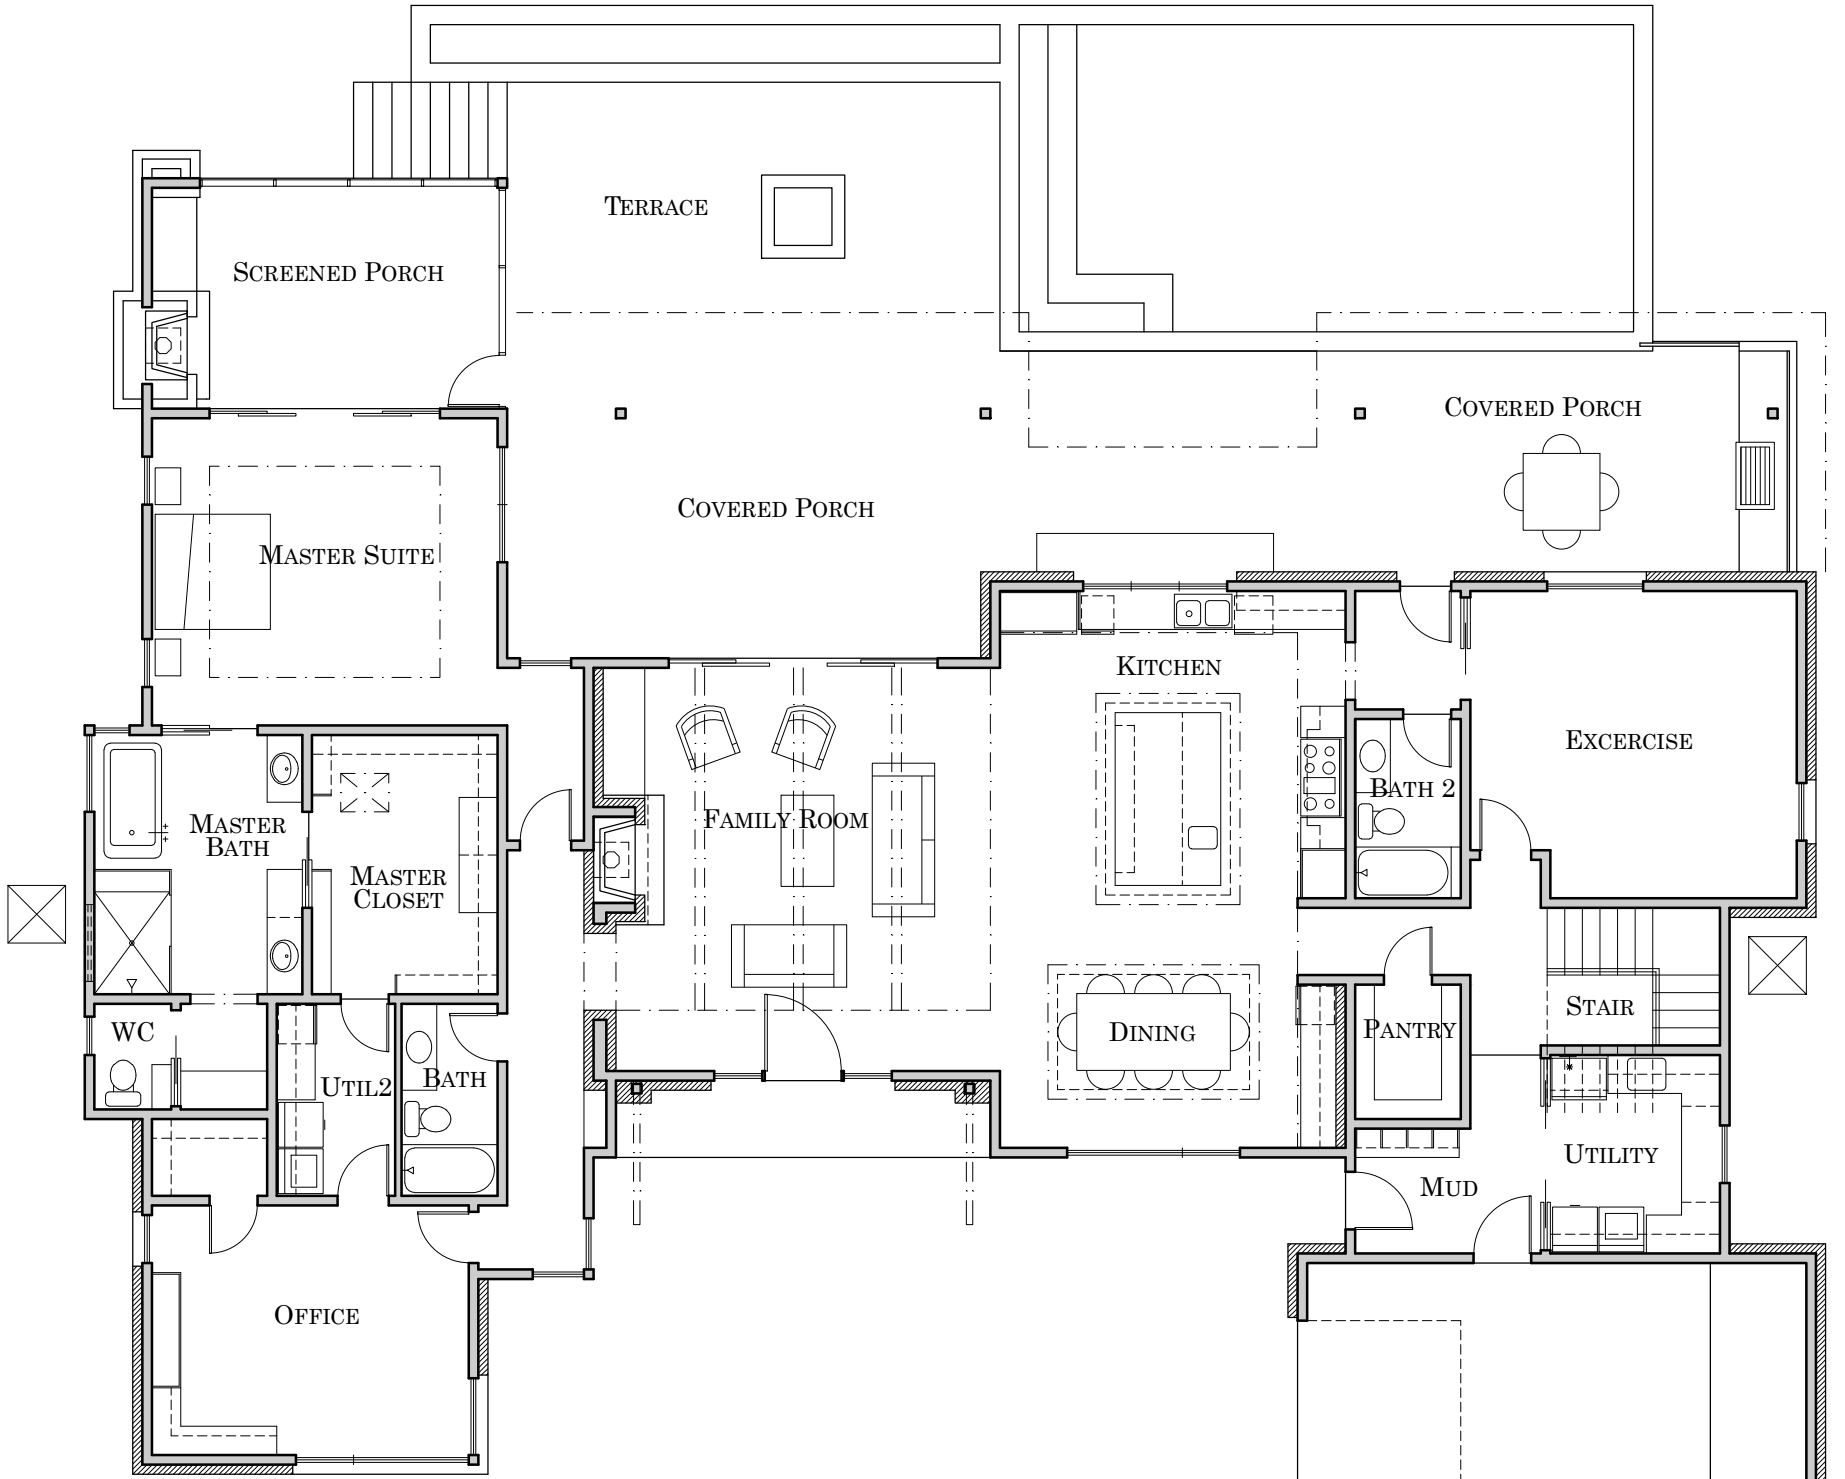

(D) WEST ELEVATION (FRONT)

NO SCALE

1 FIRST FLOOR PLAN

NO SCALE

BUILDING AREA	
AREAS	COVERAGE
1ST FLOOR CONDITIONED AREA	3030
2ND FLOOR CONDITIONED AREA	985
GARAGE	1016
COVERED PORCHES	985
SCREENED PORCHES	239

412 BOWCROSS AUSTIN, TEXAS

② SOUTH ELEVATION (REAR)

NO SCALE

① SECOND FLOOR PLAN

NO SCALE